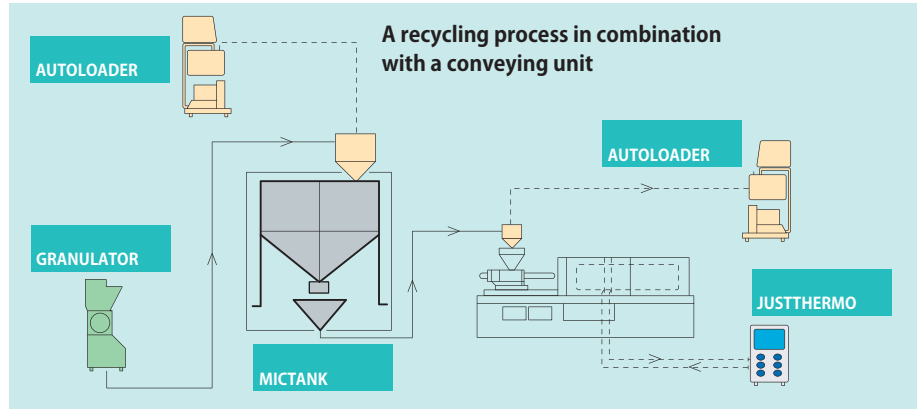

Economical, Simple Volumetric Feeder

KAWATA's MICTANK is an economical, simple volumetric feeder which constantly feeds two kinds of materials (virgin and granule) in volumetric feeder.

- Constant feeding ratio
Feeding materials at a constant ratio at any voltage.
- Easy operation
Set a feeding ratio and just flip the "automatic-operation" switch on.
- Simple structure
Combination of the two material tanks and vibration feeder.
- Energy-saving
Total electric capacity : just 0.7 A (200V)
- Maintenance-free
Parts no such as filters in need of maintenance or inspection.

Specifications

Model		MT-60×60S	MT-125×125S	MT-250×250S
Tank Capacity	Virgin (L)	60	125	250
	Regrind (L)	60	125	250
Tank Material		304 stainless steel		
Feeding Method		Vibration feeder		
Feeding Capacity (kg/h)		Max. 200		
Mixing Ratio (A:B)		10:0~0:10		
Alarm Display		Visual alarm (when material A is depleted)		
Power Supply (Single Phase)		0.2 (kVA) 0.7 (A)		
		AC 200V/200, 220V 50/60Hz		
Weight (kg)		88	120	140

* Contact us if you need a larger than MT-500.

Options

- Chute for granule (B material) overflow
- Granule (B material) level gauge and visual alarm
- Irregular size remover
- Magnet

*These specifications are subject to change without notice.
*Please read the instruction manual carefully before use.