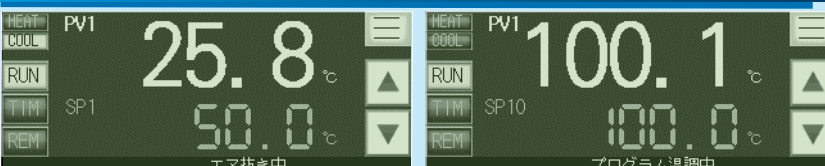

# JUSTTHERMO

Multi-function touch panel

Comment indication: running status, Alarm, Parameter

Indicate the condition by the color of back light

When the error occurs, you can find the solution from HELP button

The weekly timer is equipped as a standard

Trend graph display