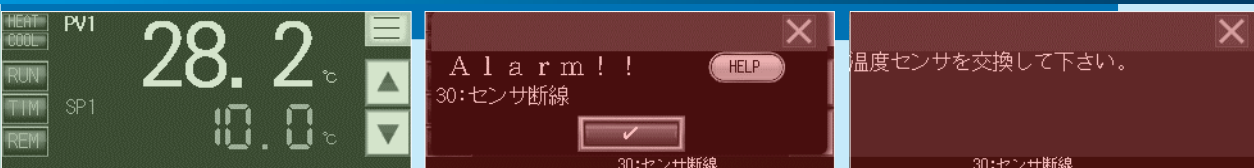

# JUSTTHERMO

Multi-function touch panel

Comment indication: running status, Alarm, Parameter

Indicate the condition by the color of back light

When the error occurs, you can find the solution from HELP button

The weekly timer is equipped as a standard

Trend graph display